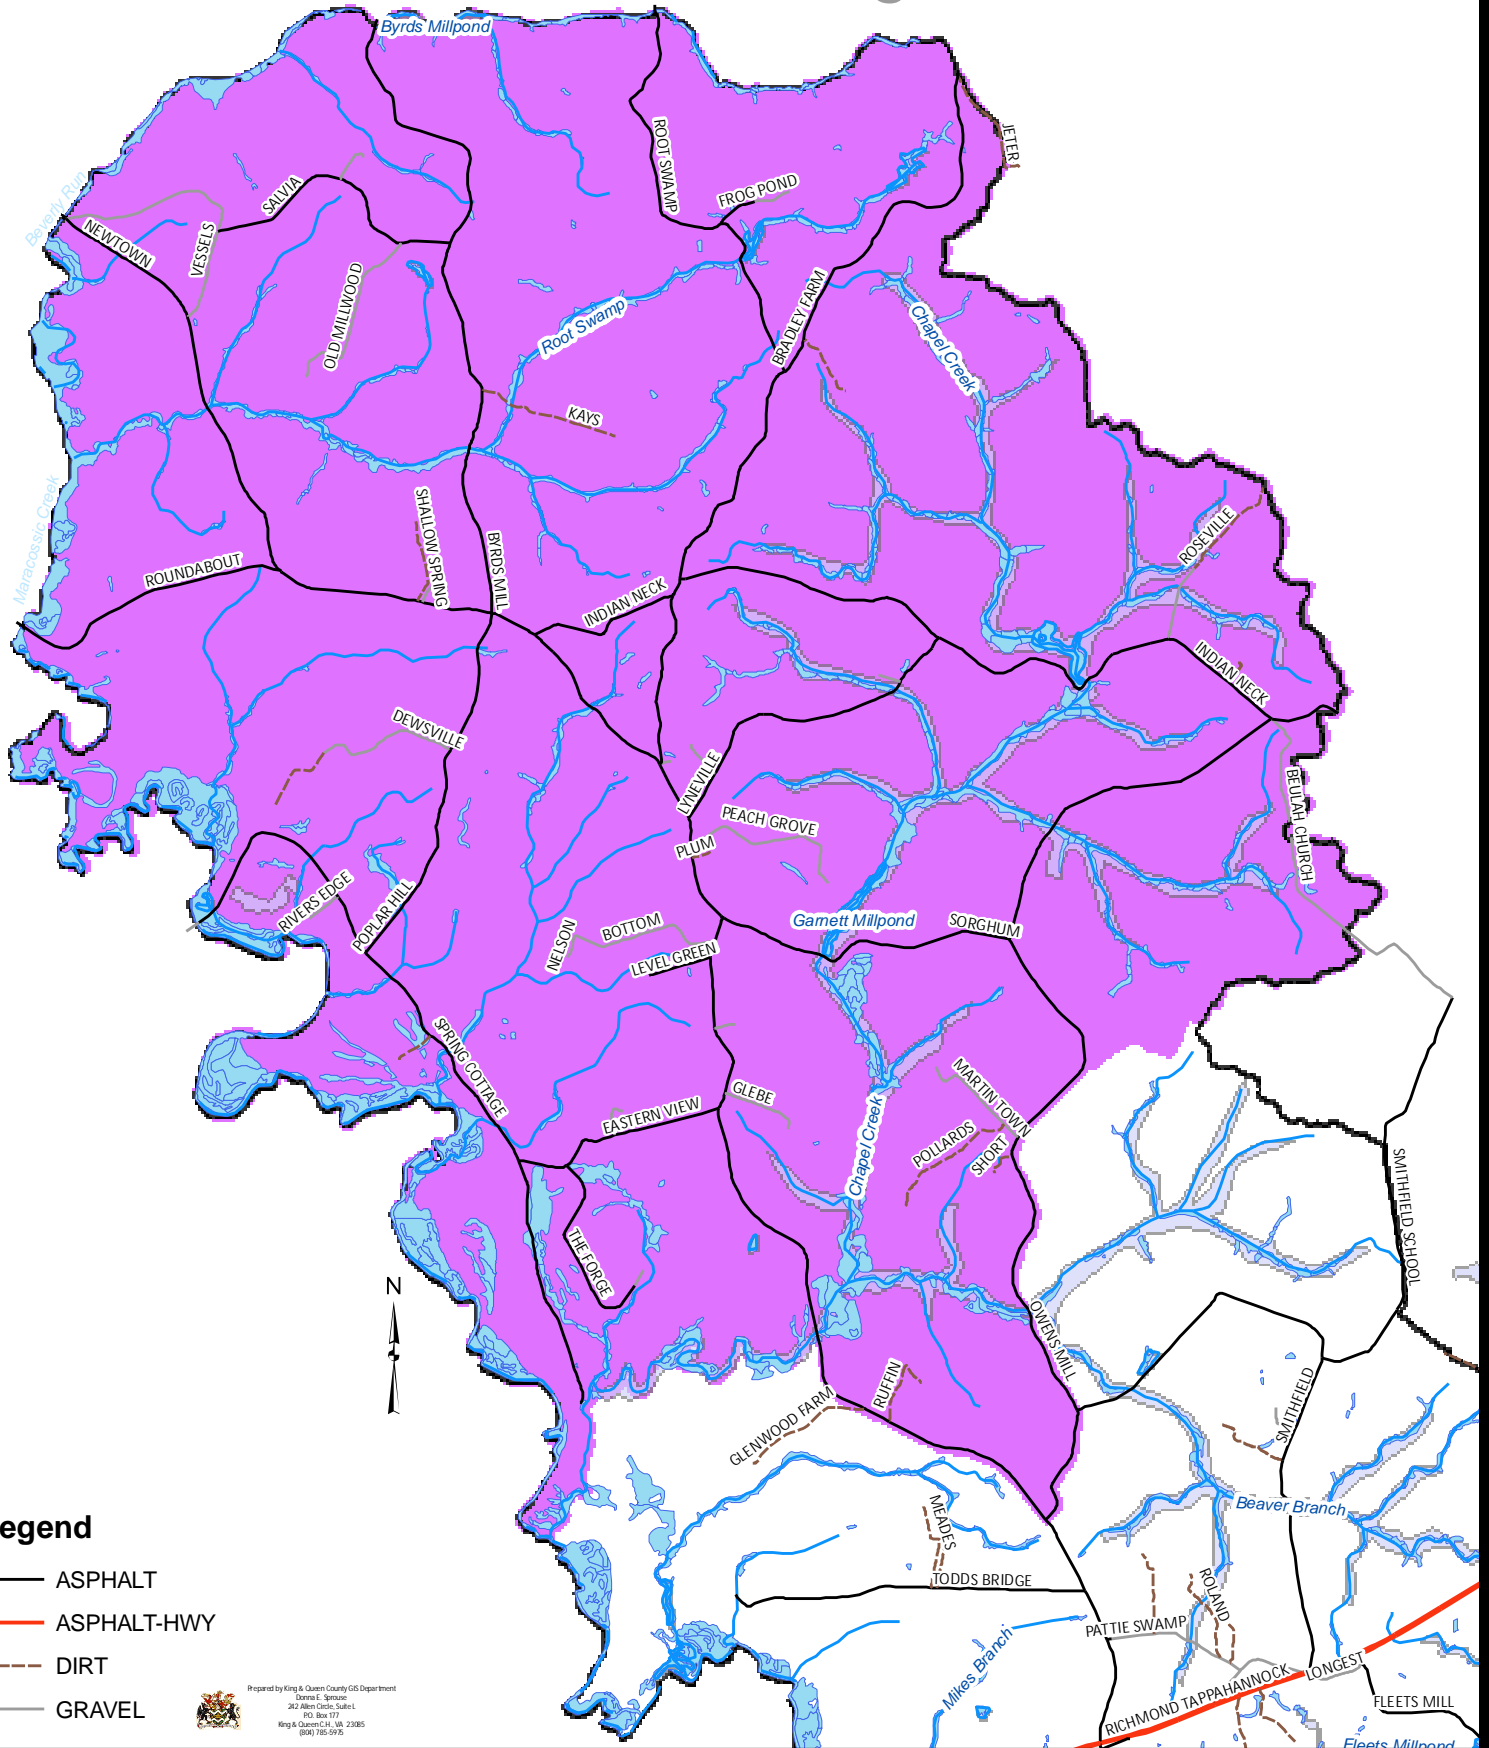

King & Queen County, Virginia Newtown Voting District

Legend

- ASPHALT
- ASPHALT-HWY
- - - DIRT
- GRAVEL