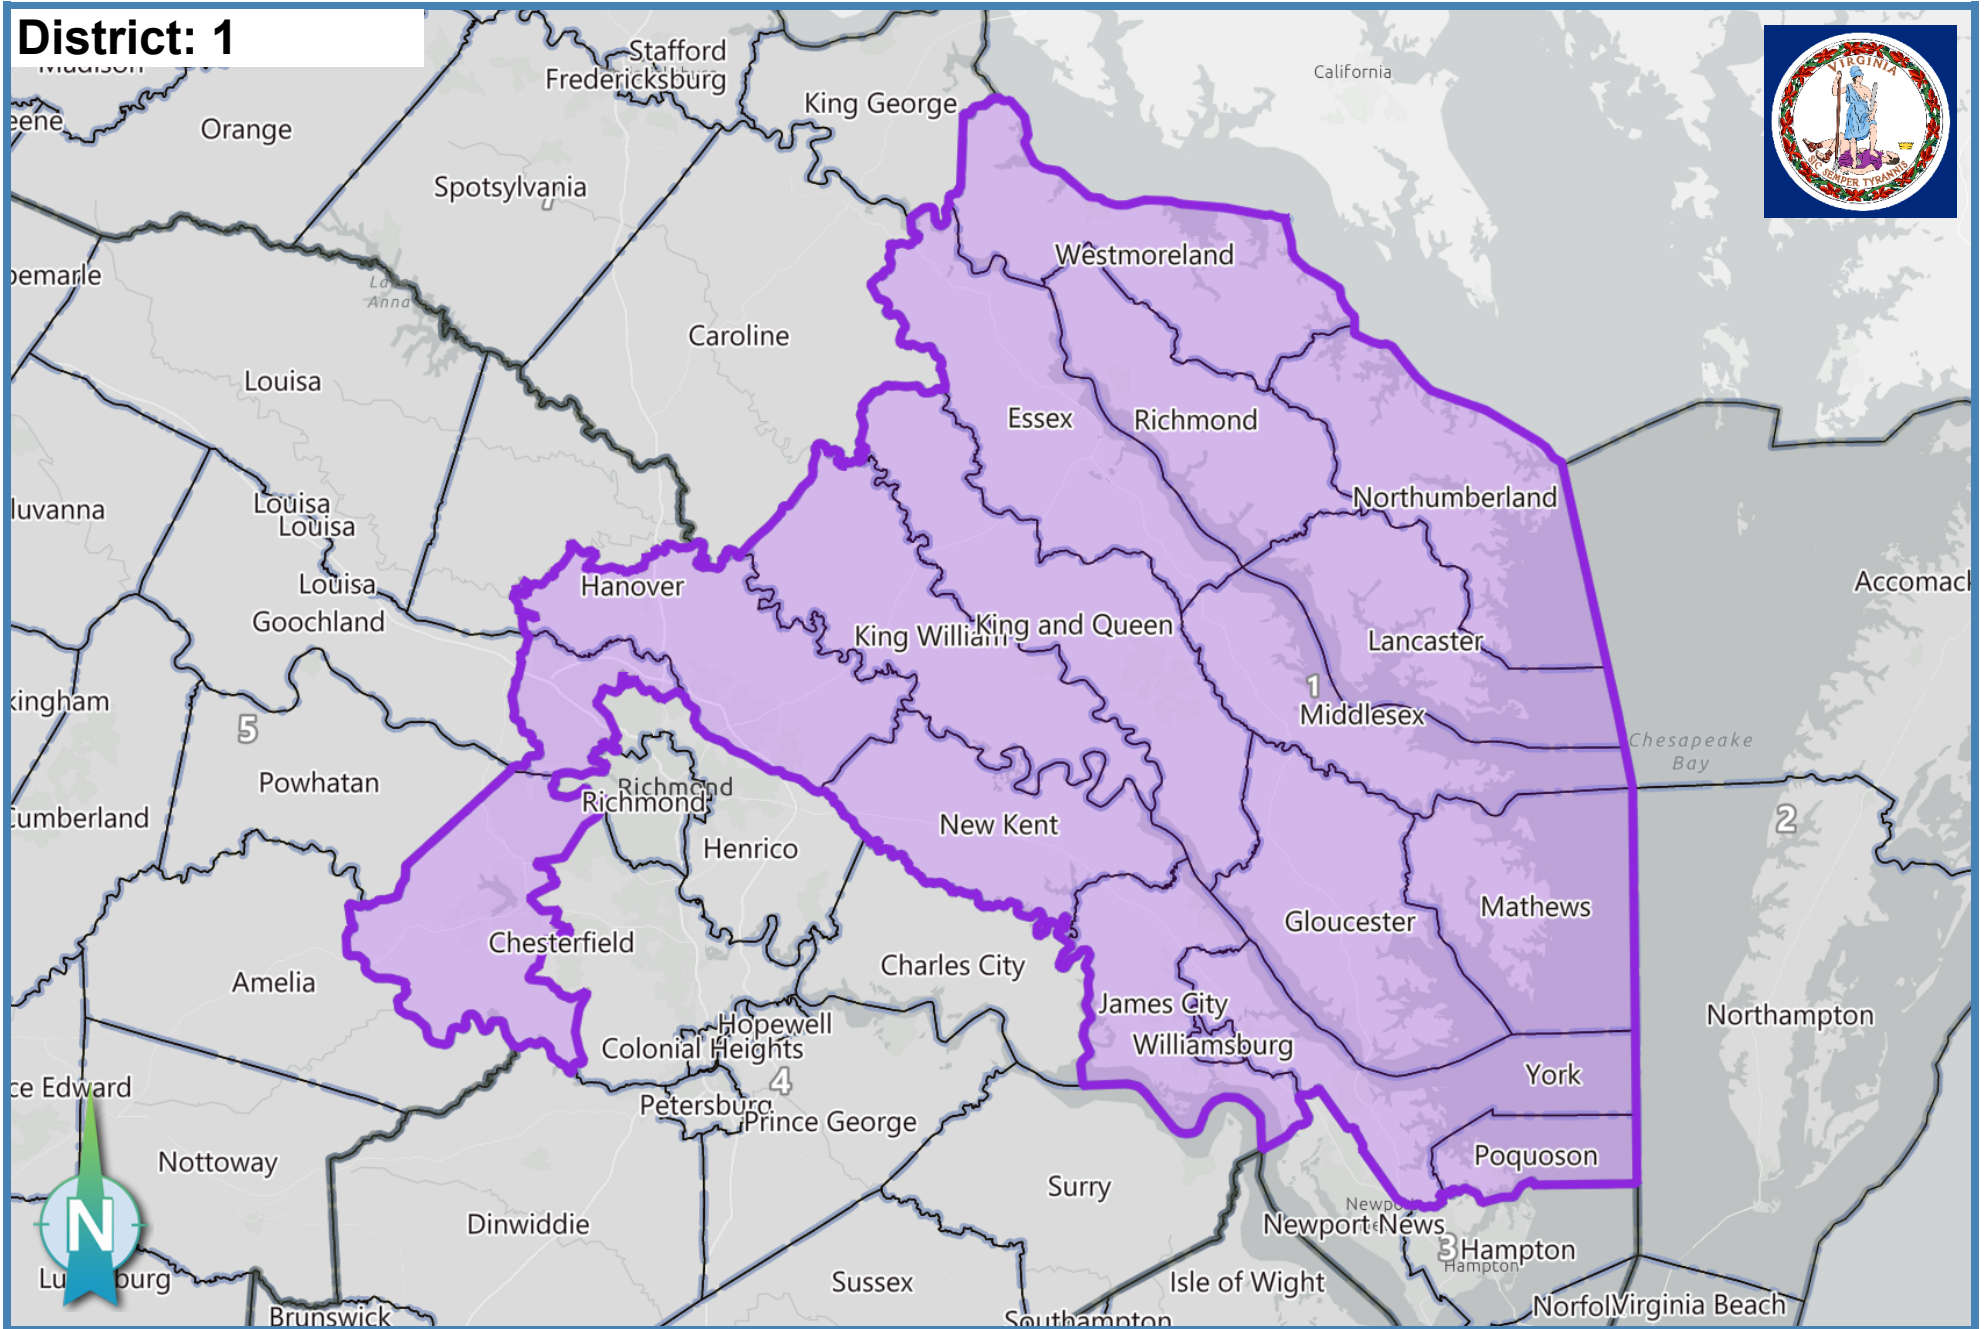

District: 1

Ideal Population: 784,672

Deviation: 0.00 %

Total Population: 784,672

Based on: 2020 Census Geography, 2020 PL94-171