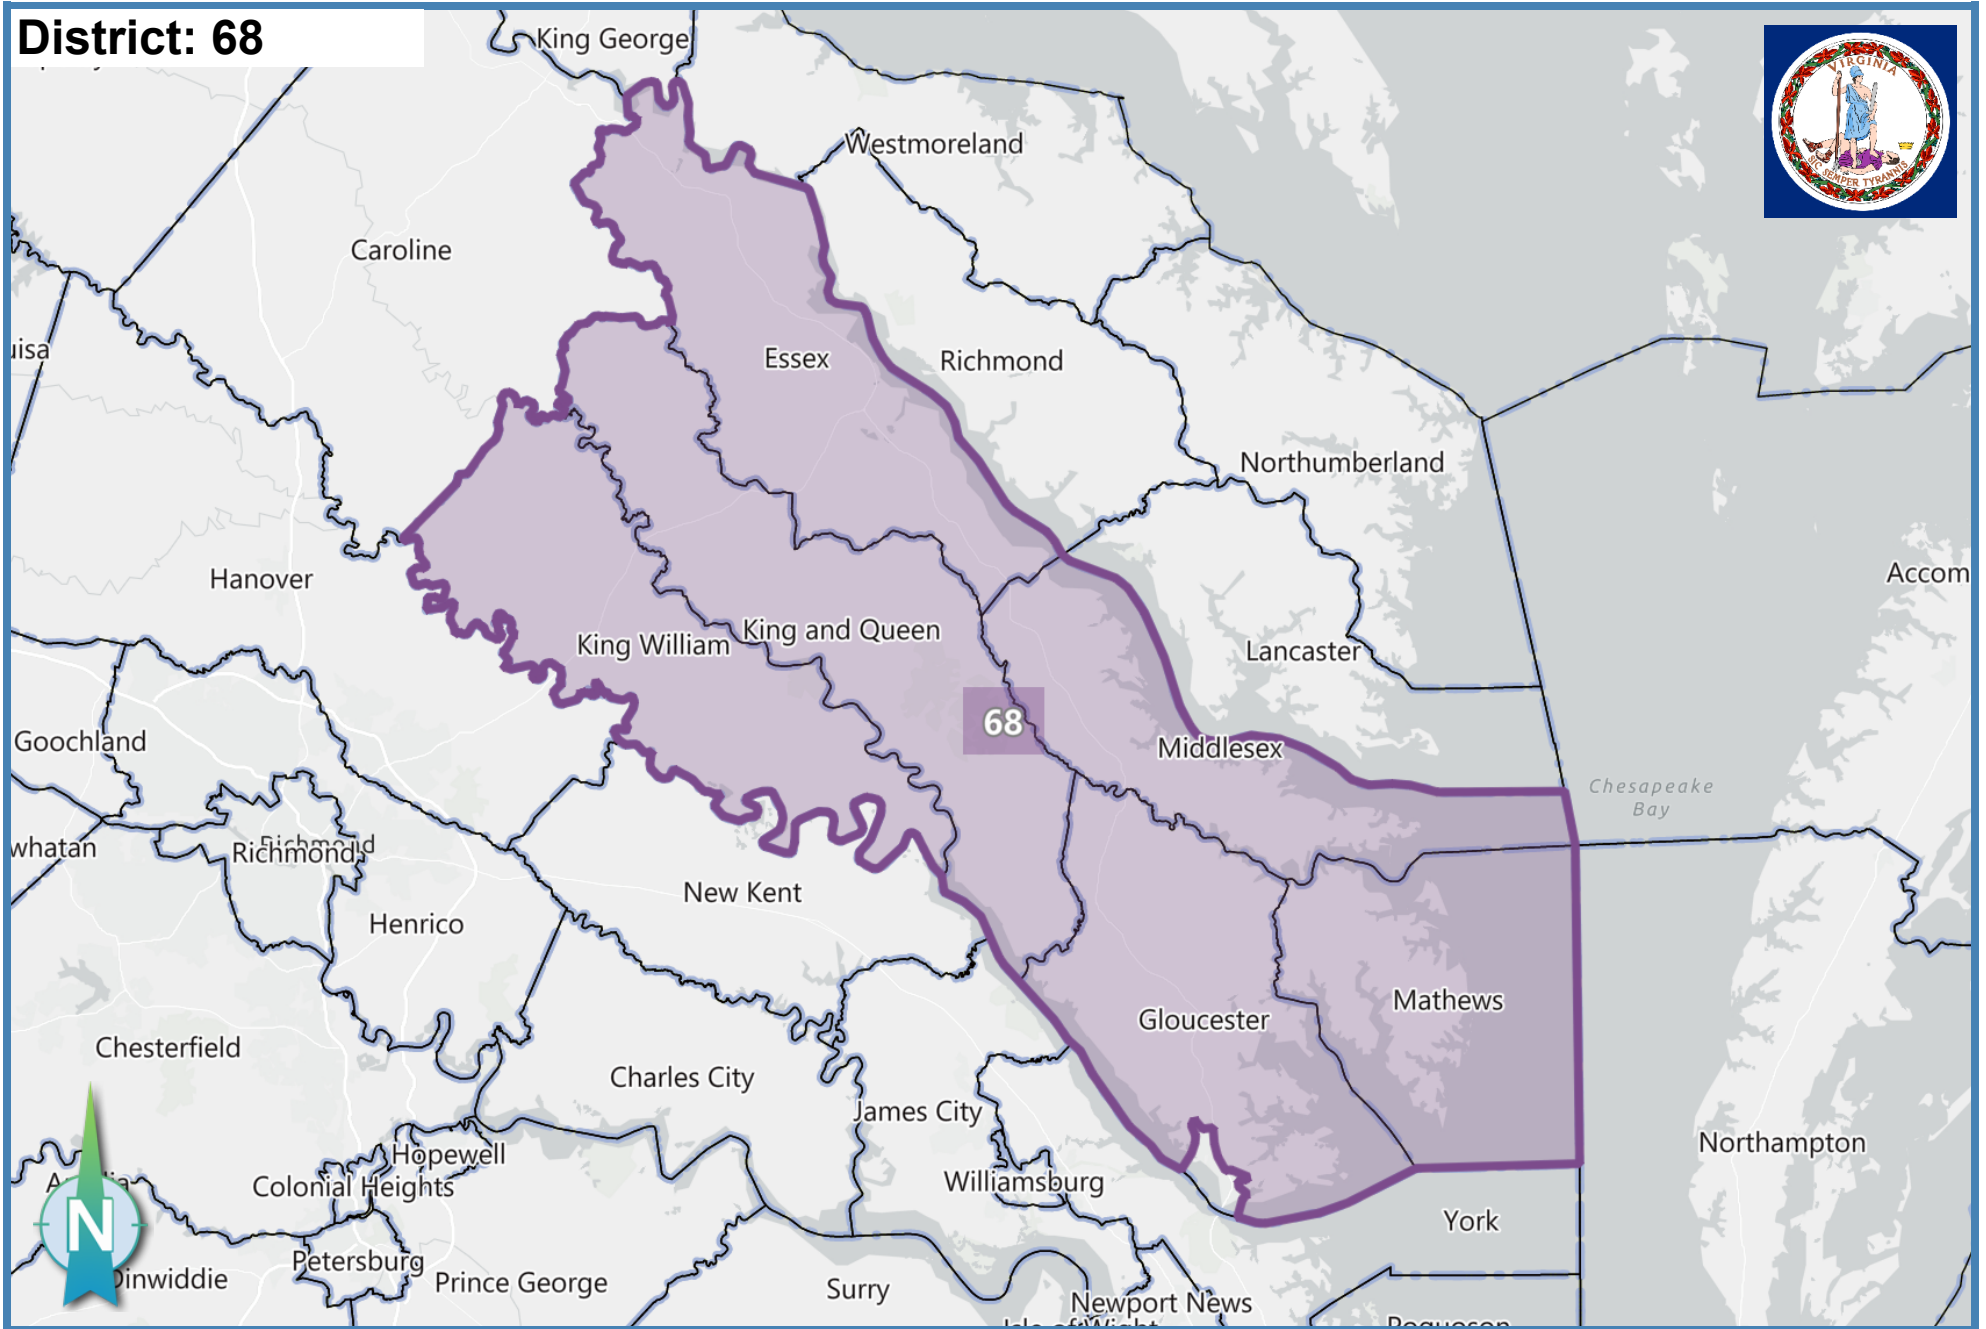

District: 68

Ideal Population: 86,314

Deviation: -1.00 %

Total Population: **85,450**

Based on: 2020 Census Geography, 2020 PL94-171