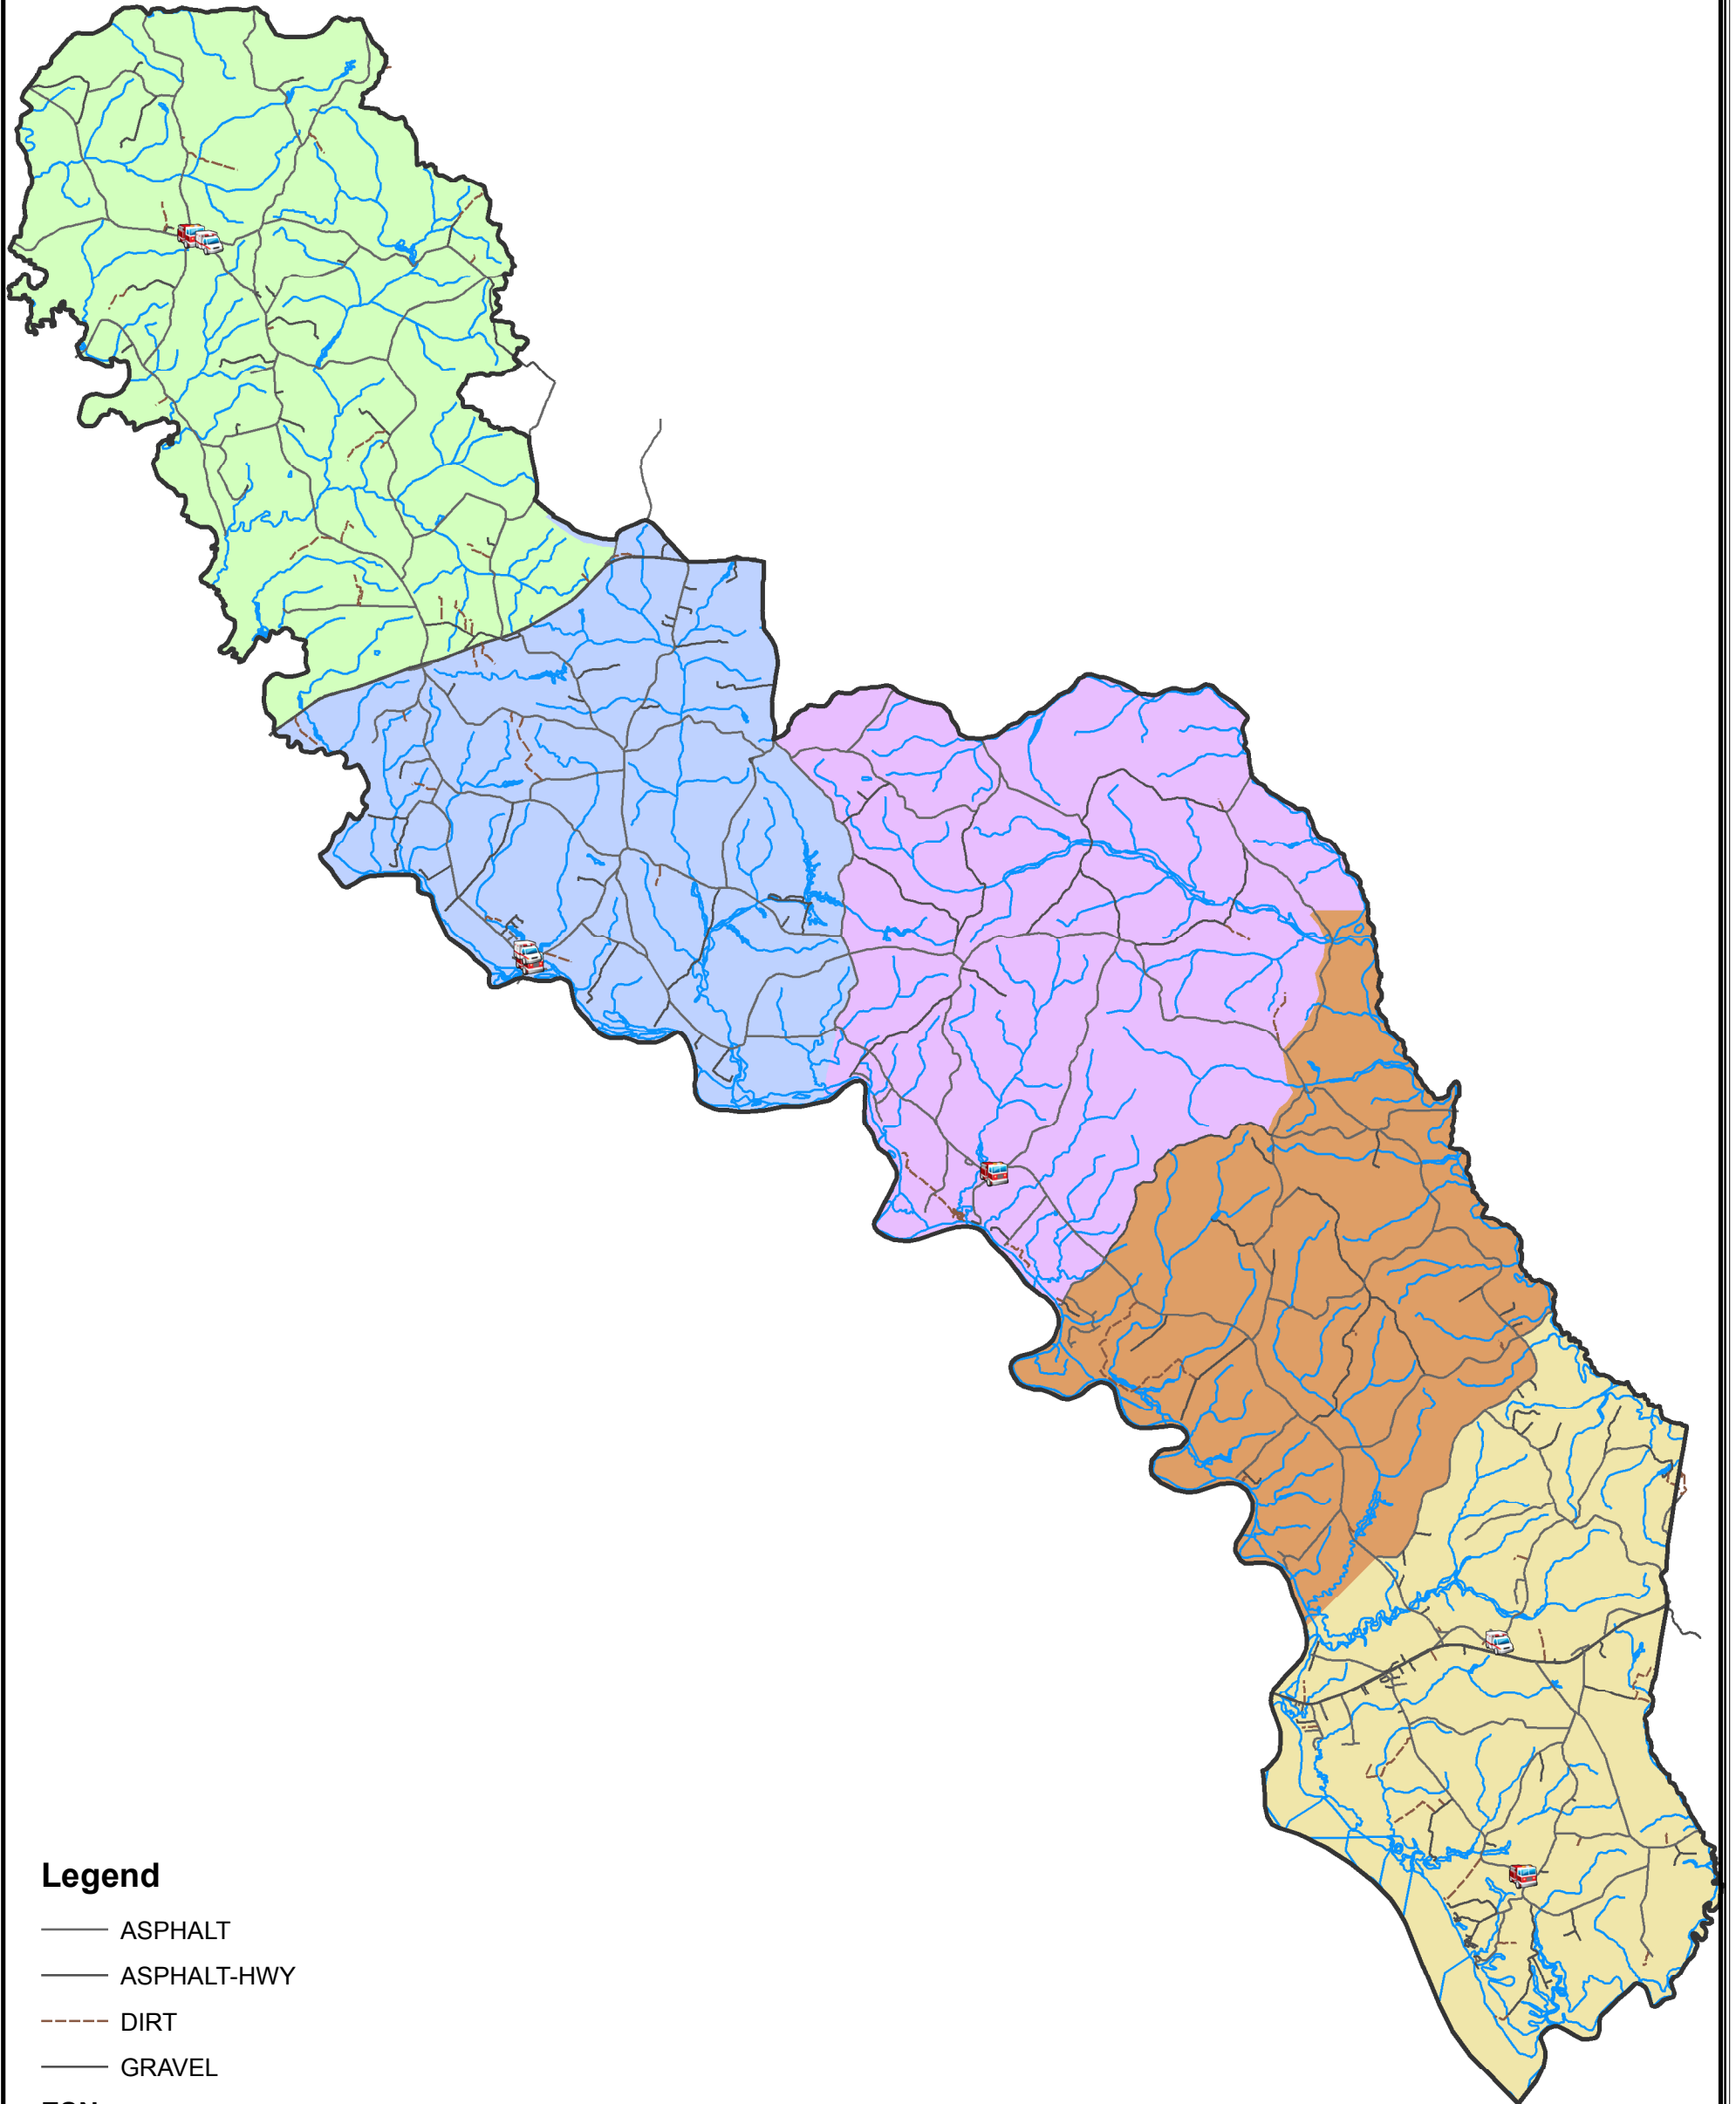

King & Queen County, Virginia County Fire & EMS Response Map

Legend

- ASPHALT
- ASPHALT-HWY
- - - DIRT
- GRAVEL

ESN

- Upper King and Queen Fire / Upper King and Queen Rescue
- Walkerton Fire / Mattaponi Rescue
- Central Fire / Lower EMS
- Central Fire / Mattaponi Rescue
- Lower King and Queen Fire / Lower EMS

Prepared by King & Queen County GIS Department
242 Allen Circle, Suite L
P.O. Box 177
King & Queen C.H., VA 23085
(804) 785-5975