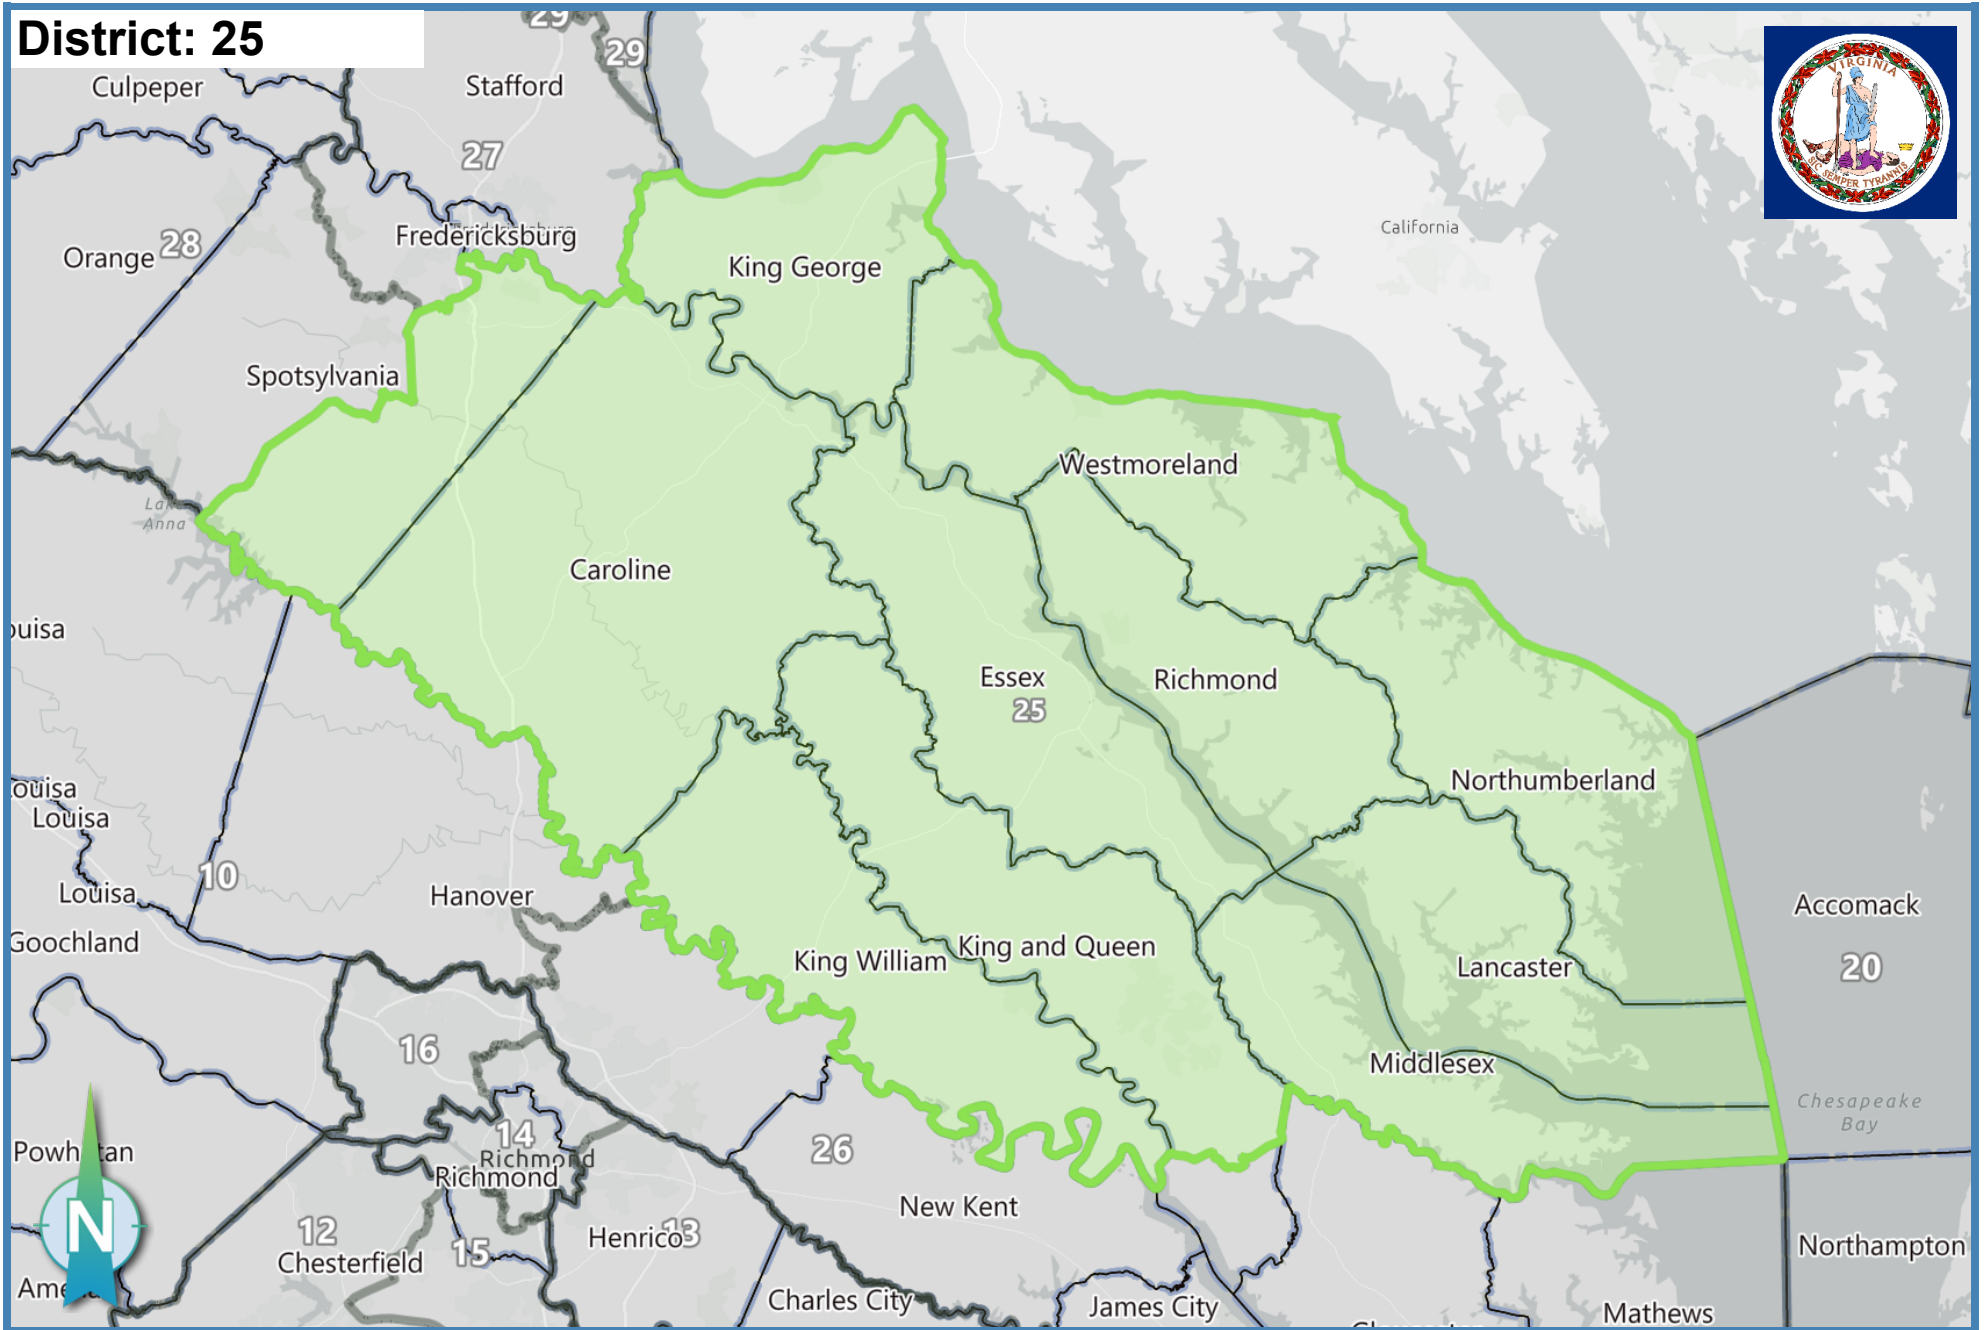

District: 25

Ideal Population: 215,785

Deviation: -2.02 %

Total Population: **211,418**

Based on: 2020 Census Geography, 2020 PL94-171