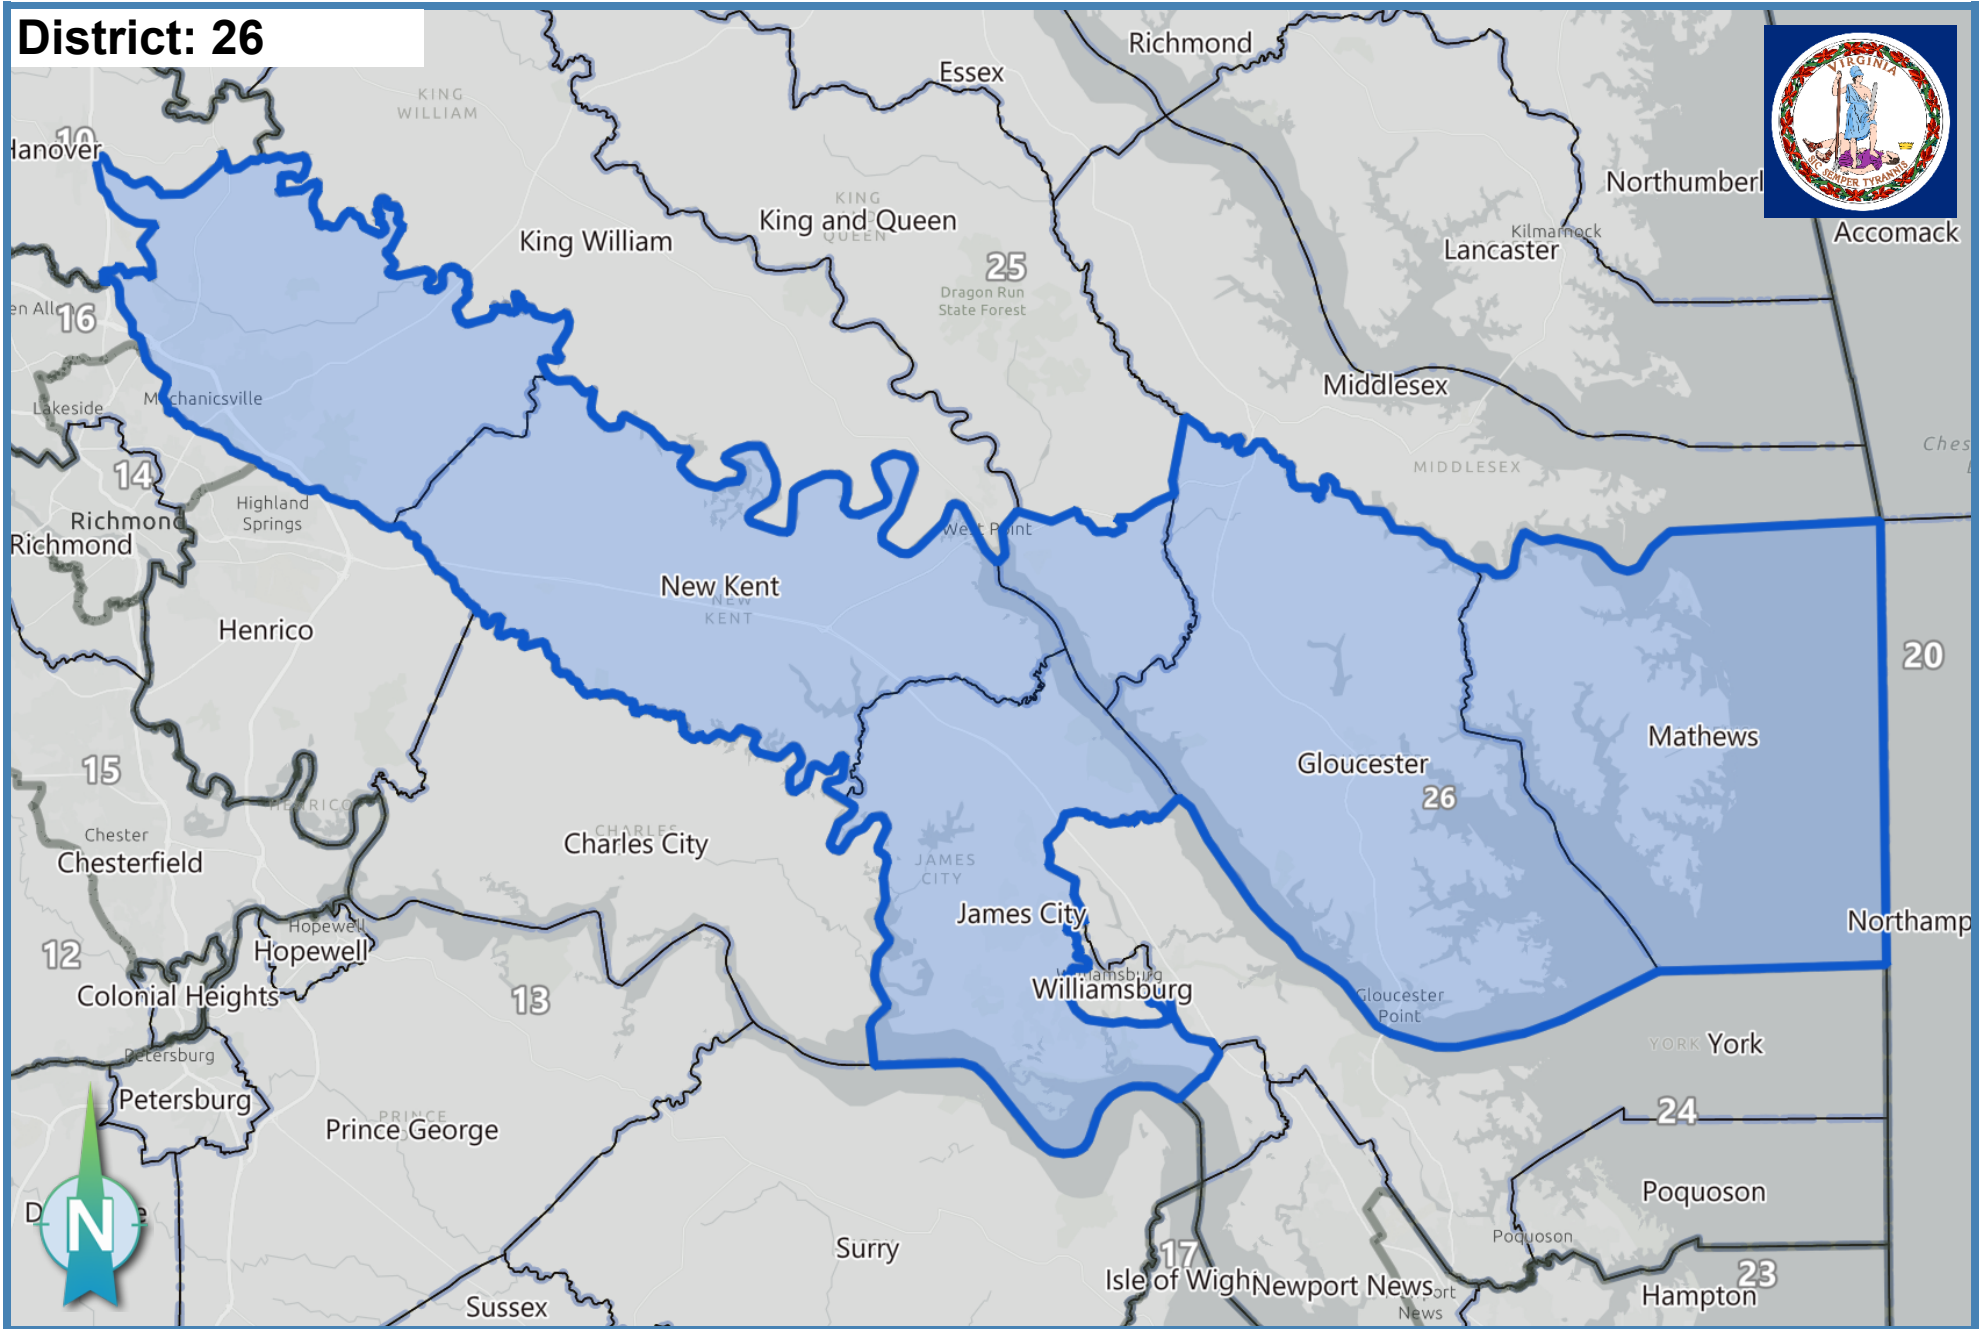

District: 26

Ideal Population: 215,785

Deviation: 0.80 %

Total Population: **217,507**

Based on: 2020 Census Geography, 2020 PL94-171